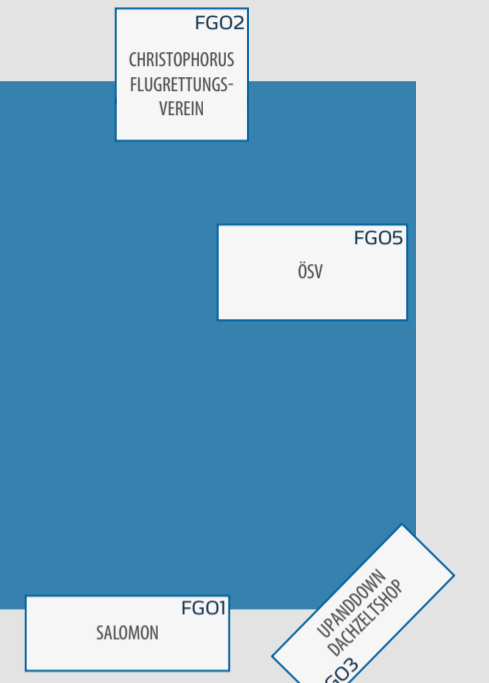

HALLE B.1

Halle A, Stand A035

Halle B.1, Stand B1.24

FGO FREIGELÄNDE OST

LVS-FELD
powered by GIRSBERGER Mountain Rescue Technology
sponsored by ORTOVOX, ARVA

VIP PARKPLATZ